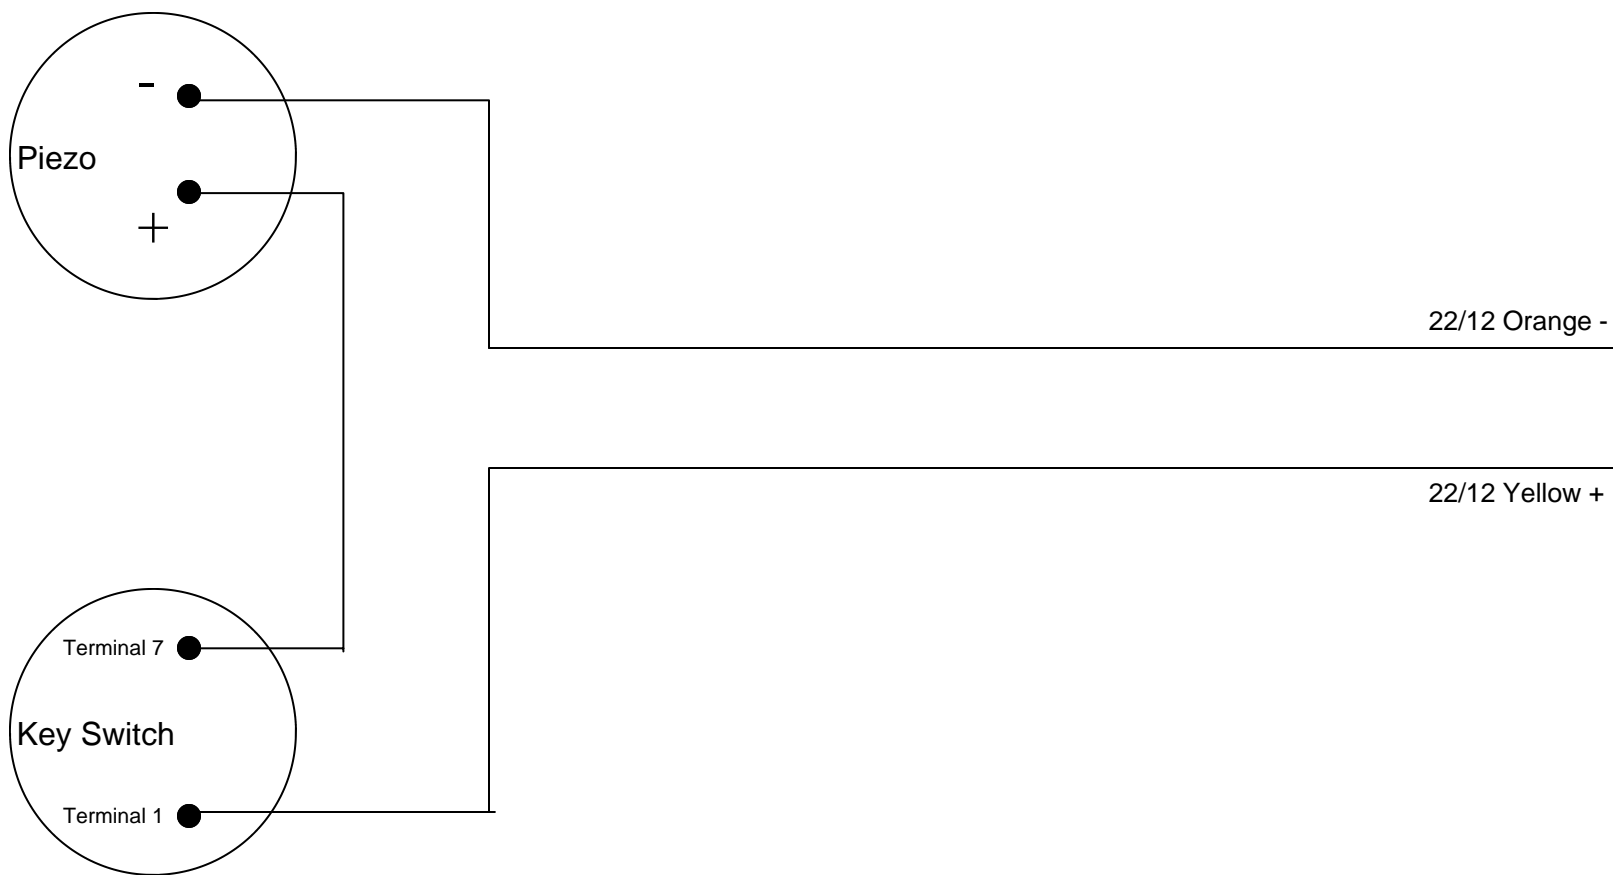

CASE

CASE WESTERN RESERVE UNIVERSITY

Drawing Name:

Standard Door Piezo & Key Switch Wiring

Drawn By:

CFV

Date:

4/5/04

Key Switch = ITT Industries Y1417U2C2WCNQE
Digikey Part # CKC8026-ND

3 Position Single Pole Switch wired as above = center position on