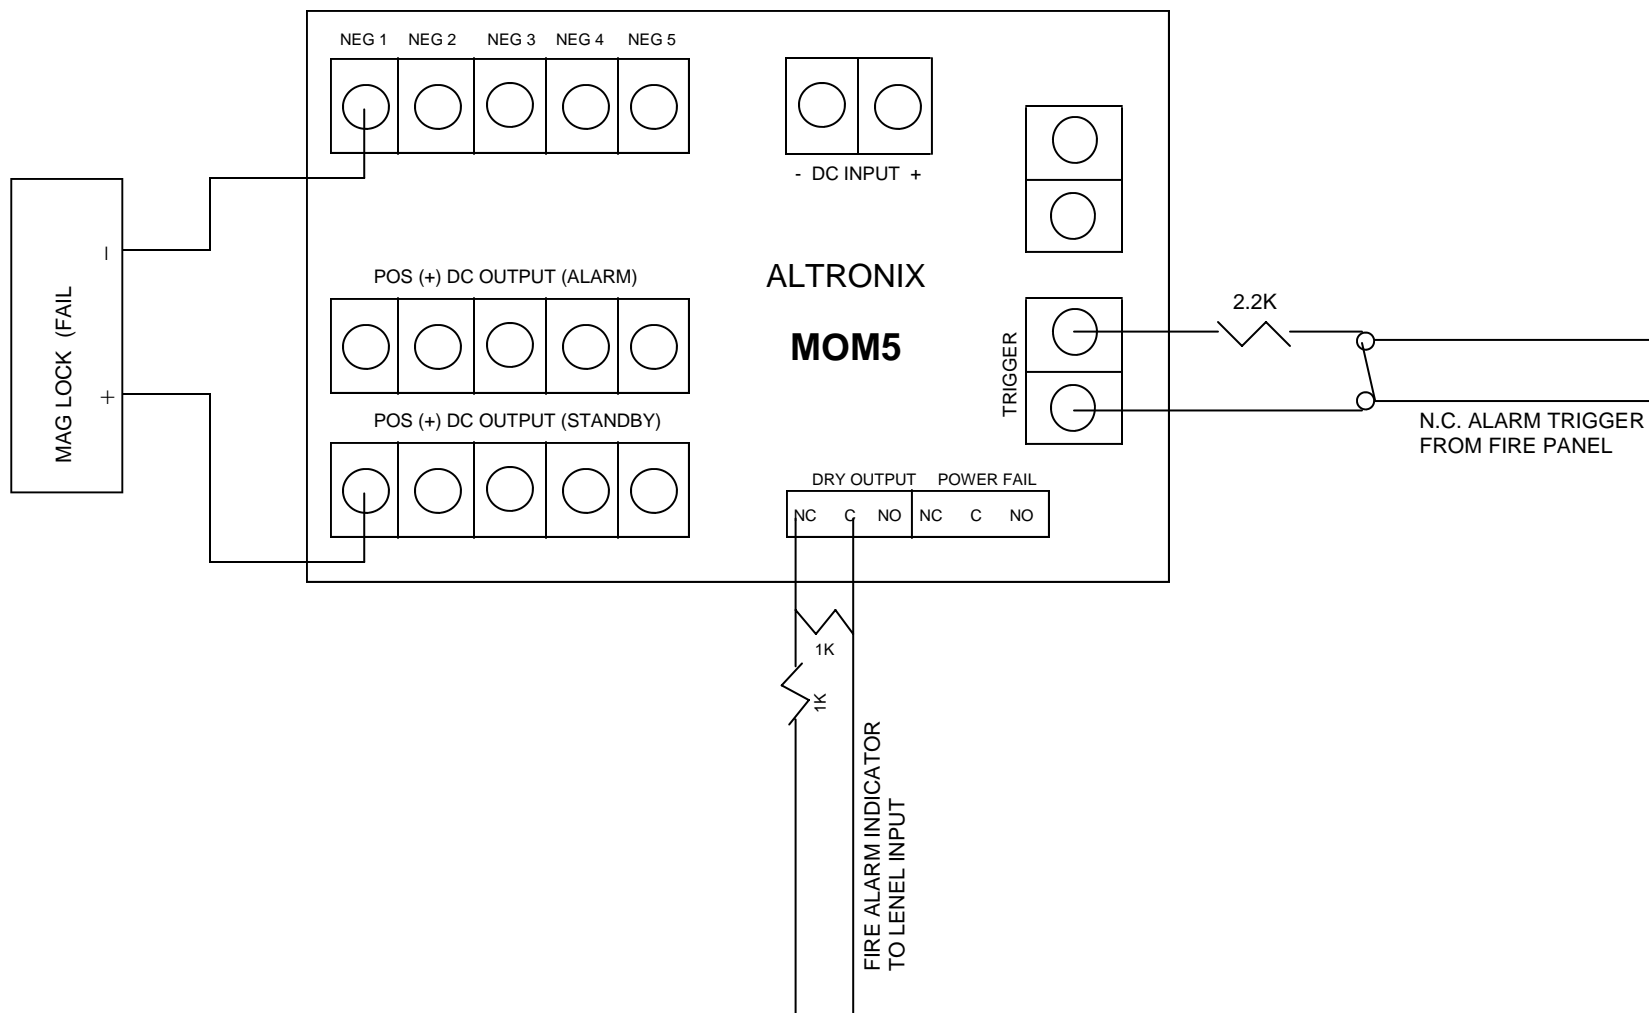

CASE

CASE WESTERN RESERVE UNIVERSITY

Drawing Name:

Lenel system interface to fire alarm panel with N.C. dry trigger contacts

Drawn By:

CFV

Date:

4/7/04

CASE

CASE WESTERN RESERVE UNIVERSITY

Drawing Name:

Lenel system interface to fire alarm panel with N.O. dry trigger contacts

Drawn By:

CFV

Date:

4/7/04